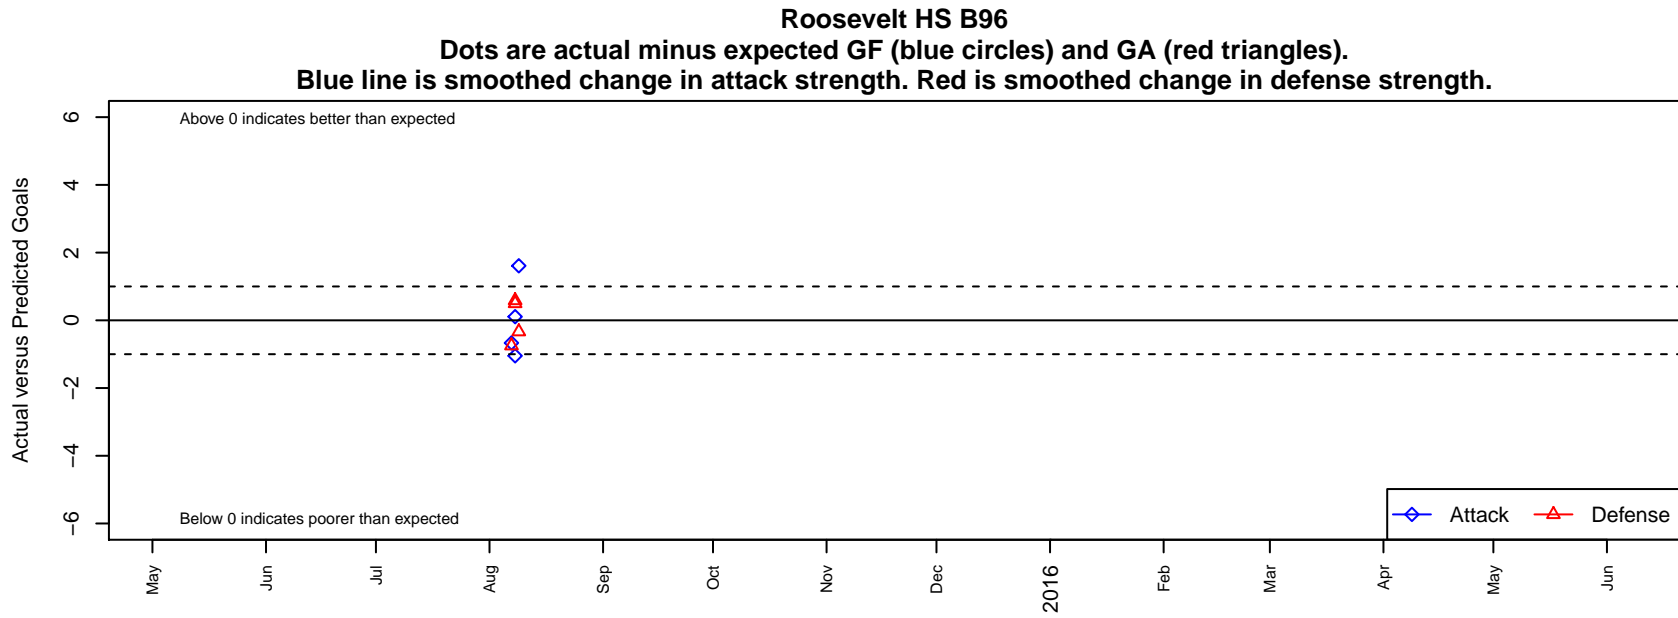

Roosevelt HS B96

Seattle, WA
B96 total strength=1490
attack=13.39 defense=8.94

alt names used:
Roosevelt Rough Riders

Venues played:
2015 Mt Hood Challenge U17-19

| date | home | | away | | venue | pred.home | pred.away |
|-------------|------------------|---|---------------------------------|---|-------------------------------|------------------|------------------|
| 2015-08-09 | Roosevelt HS B96 | 4 | Ravens FC B96 | 2 | 2015 Mt Hood Challenge U17-19 | 2.39 | 1.67 |
| 2015-08-08 | Roosevelt HS B96 | 2 | Eastside FC Blue B98 | 1 | 2015 Mt Hood Challenge U17-19 | 1.89 | 1.59 |
| 2015-08-08 | LO HS Navy B96 | 2 | Roosevelt HS B96 | 1 | 2015 Mt Hood Challenge U17-19 | 2.50 | 2.05 |
| 2015-08-07 | Roosevelt HS B96 | 0 | LASC Chivazul Atletico -Unk B97 | 2 | 2015 Mt Hood Challenge U17-19 | 0.67 | 1.25 |